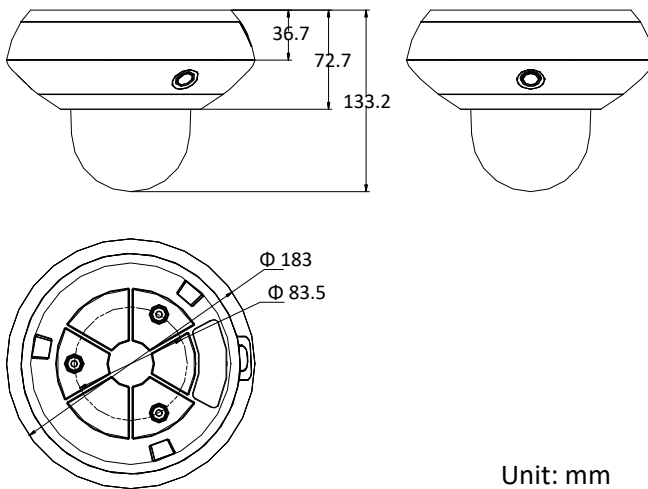

## Specification

Panoramic Camera	
Image Sensor	Three 1/2.8" progressive scan CMOS
Min. Illumination	Color: 0.05 Lux @(F2.0, AGC ON) B/W: 0.01 Lux @(F2.0, AGC ON) 0 Lux with IR
Shutter Time	50 Hz: 1/1 s to 1/30,000 s 60 Hz: 1/1 s to 1/30,000 s
Day & Night	IR Cut Filter
Gain	Auto/Manual
WDR	Digital WDR
Smart Image Enhancement	HLC/BLC/3D DNR/Regional Exposure
White Balance	Auto/Manual/ATW (Auto-Tracking White Balance)/Indoor/Outdoor/Fluorescent Lamp/Sodium Lamp
Privacy Mask	4 × 3 programmable privacy masks
Focal Length	2 mm
Aperture Range	F2.0
FOV	Horizontal field of view: 128.5° × 3 Vertical field of view: 75.7° Diagonal field of view: 144°
PTZ Camera	
Image Sensor	1/2.8" progressive scan CMOS
Min. Illumination	Color: 0.05 Lux @(F2.0, AGC ON) B/W: 0.01 Lux @(F2.0, AGC ON) 0 Lux with IR
Shutter Time	50 Hz: 1/1 s to 1/30,000 s 60 Hz: 1/1 s to 1/30,000 s
Day & Night	IR Cut Filter
Gain	Auto/Manual
WDR	Digital WDR
Smart Image Enhancement	HLC/BLC/3D DNR/Regional Exposure/Regional Focus
White Balance	Auto/Manual/ATW (Auto-Tracking White Balance)/Indoor/Outdoor/Fluorescent Lamp/Sodium Lamp
Privacy Mask	8 programmable privacy masks
Digital Zoom	8×
Focus Mode	Semi-automatic/Manual
Focal Length	2.8 mm to 12 mm, 4× optical zoom
Zoom Speed	Approx.5.4 s (optical, wide - tele)
FOV	Horizontal field of view: 120° to 56.6° (wide - tele) Vertical field of view: 61.8° to 31.7° (wide - tele) Diagonal field of view: 149° to 65° (wide - tele)
Min. Working Distance	10 mm to 1500 mm (wide - tele)
Aperture Range	F2.0 to F2.4
Pan and Tilt Range	Pan: 0° to 350°; Tilt: 0° to 90°
Pan and Tilt Speed	Pan speed: 0.1°/s to 30°/s (configurable), preset speed: 30°/s Tilt speed: 0.1°/s to 30°/s (configurable), preset speed: 30°/s
Proportional Zoom	Support
Preset Number	300
Power-off Memory	Support
PTZ Status Display	Support
Preset Freezing	Support
Scheduled Task	Preset/Dome Reboot/Dome Adjust

## Dimensions

Unit: mm